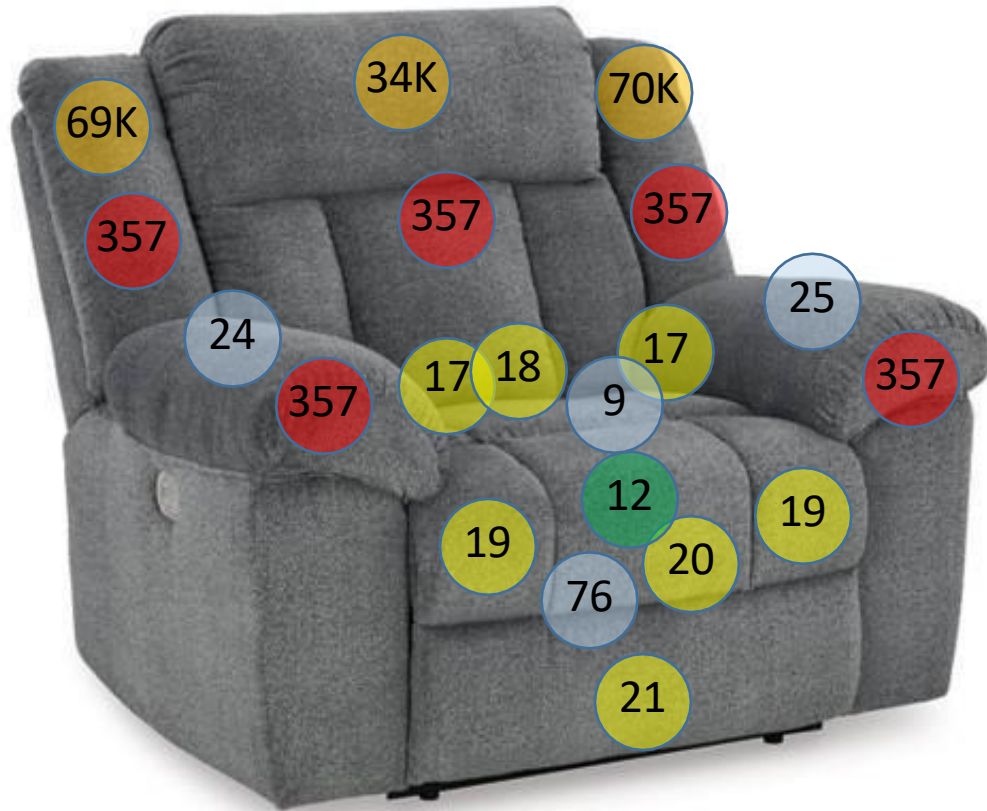

# 6930582

| Call Out       | Description                  |
|----------------|------------------------------|
| ● (Red)        | Blown Fiber                  |
| ● (Yellow)     | Cushion Chaise Pad - top Pad |
| ● (Green)      | Cushion Foam                 |
| ● (Yellow)     | KD Component                 |
| ● (Light Blue) | Cover                        |

*Signature*  
DESIGN  
BY **ASHLEY**®

WNK: Eff to 05/12/25  
US: Eff to 05/10/25

WNK: Eff from 05/12/25  
US: Eff from 05/10/25

US: Eff to 11/30/24  
Wanek: Eff to 11/12/25

US: Eff from 11/30/24  
Wanek: Eff from 11/12/25