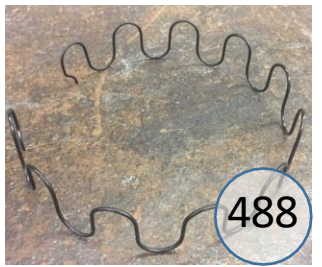

WNK: Eff to 05/12/25
US: Eff to 05/10/25