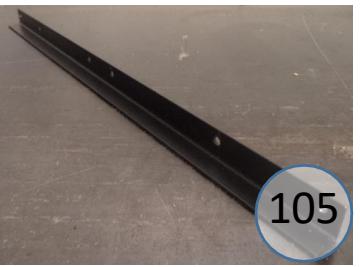

WNK: Eff to 05/12/25
US: Eff to 05/10/25