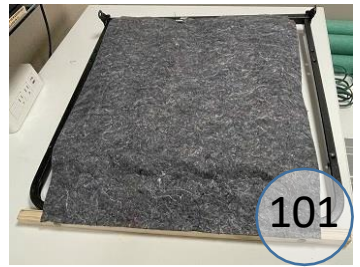

WNK: Eff to 05/12/25
US: Eff to 05/10/25